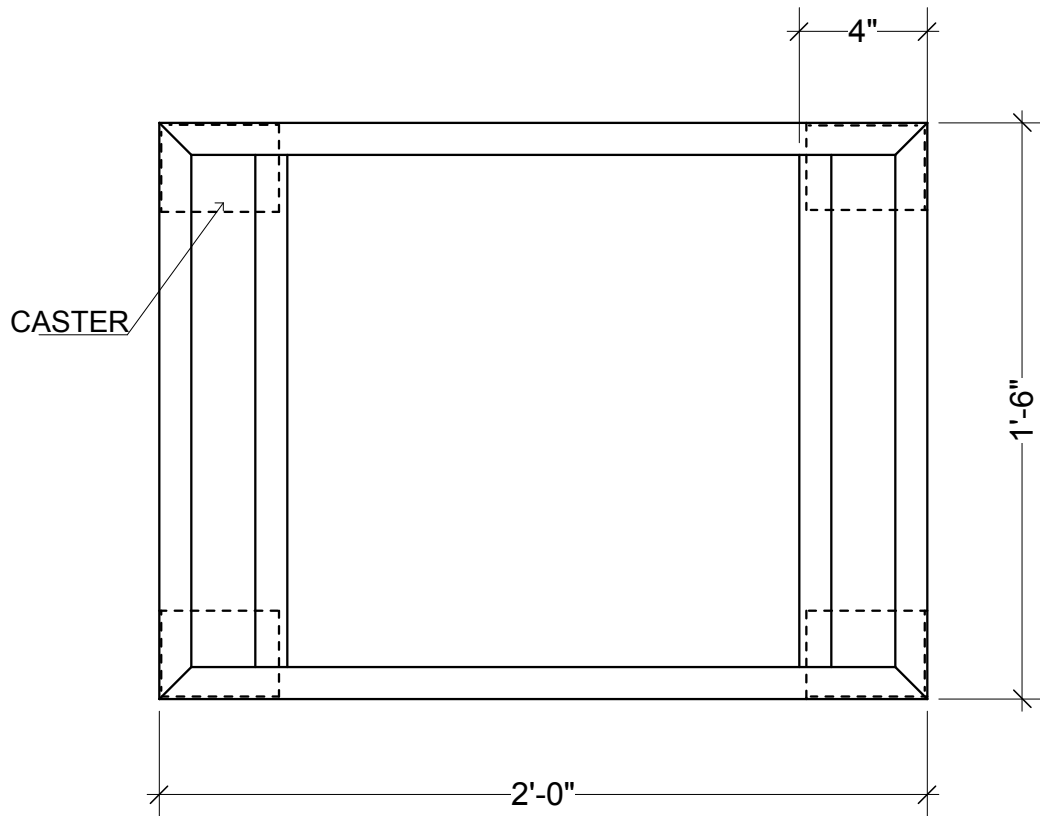

SIDE VIEW

BOTTOM VIEW

BUILD FROM 1" x 1" SQUARE TUBE STEEL
ATTACH 3/4" TOP WITH SELF TAPPING SCREWS
ATTACH SWIVEL CASTERS WITH 1/4" FLAT HEAD BOLTS & LOCK NUTS.

STAGECRAFT
SHOP DOLLY